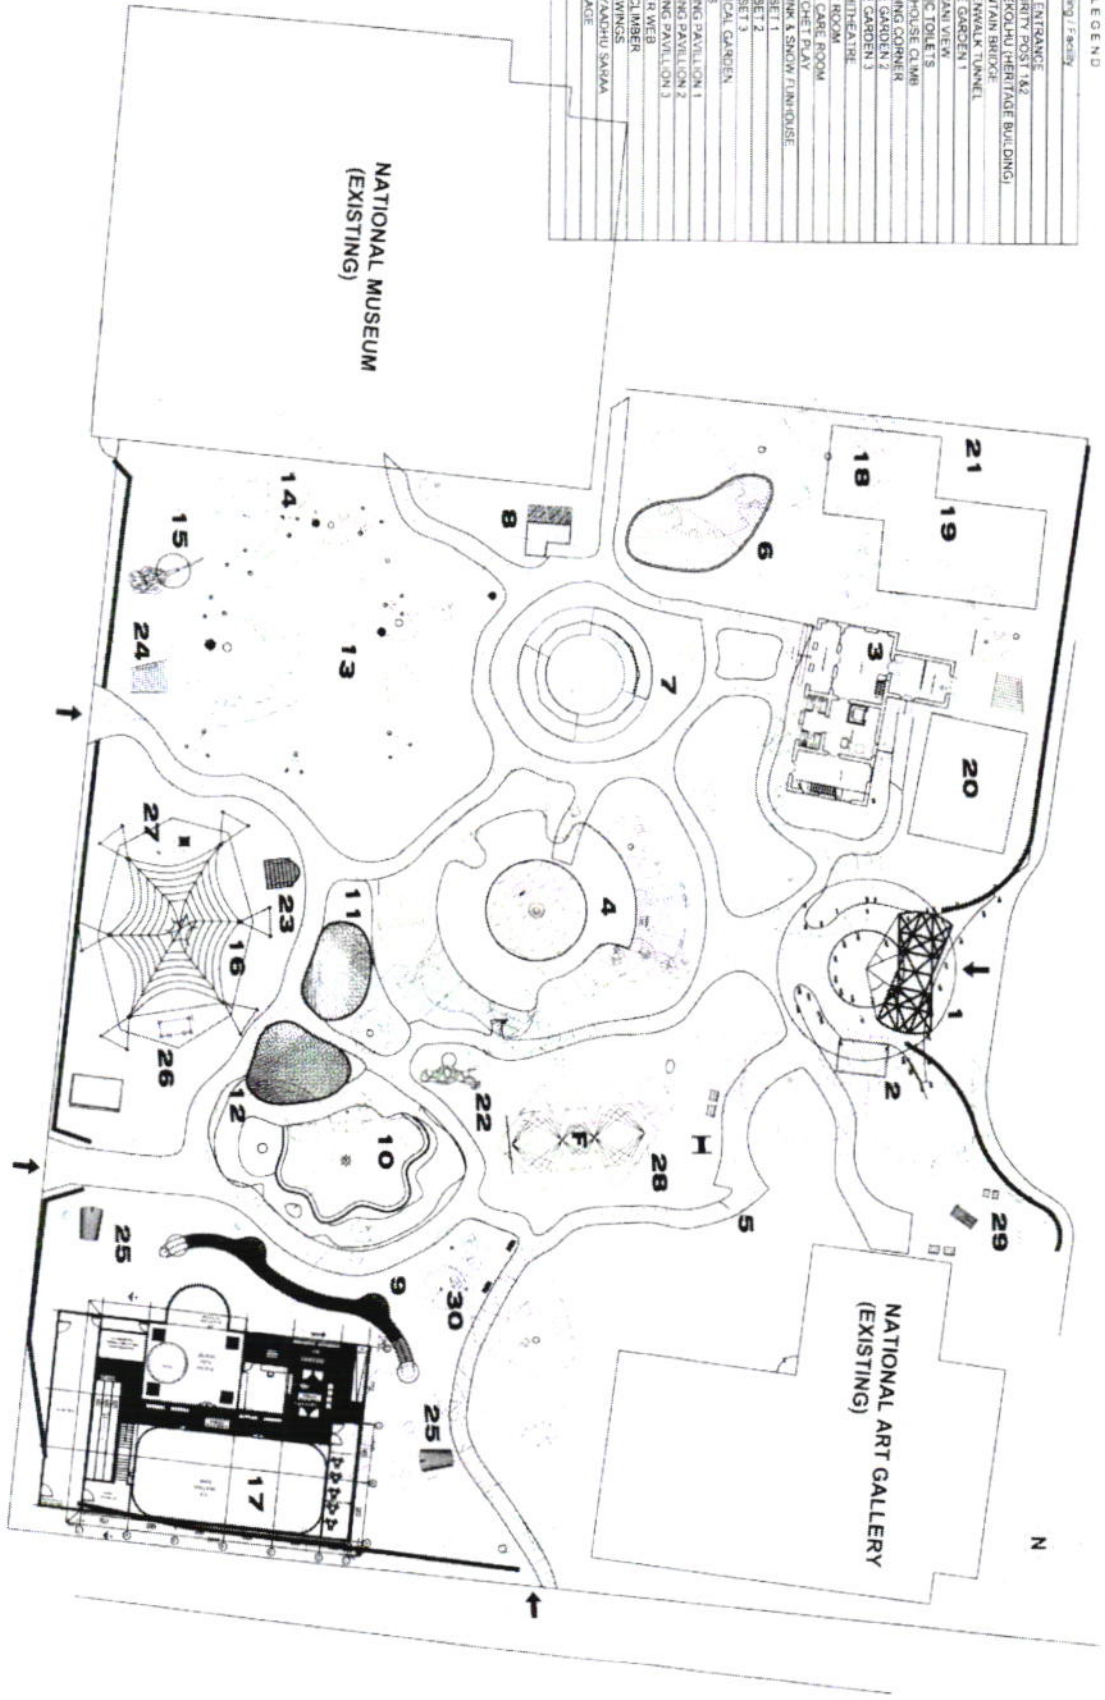

LEGEND

No.	Building / Facility
1	MAIN ENTRANCE
2	SECURITY POST 1&2
3	USGEGOKHU (HERITAGE BUILDING)
4	FOLIANTAIN BRIDGE
5	GREENWALK TUNNEL
6	ROSE GARDEN 1
7	KASIRANI VIEW
8	PUBLIC TOILETS
9	TREHOUSE CLIMB
10	READING CORNER
11	ROSE GARDEN 2
12	ROSE GARDEN 3
13	AMPHITHEATRE
14	M.E.P ROOM
15	BABY CARE ROOM
16	CROQUET PLAY
17	ICE RINK & SNOW FINNHOUSE
18	PLAYSET 1
19	PLAYSET 2
20	PLAYSET 3
21	VERTICAL GARDEN
22	0-6'S
23	SEATING PAVILLION 1
24	SEATING PAVILLION 2
25	SEATING PAVILLION 3
26	SPIDER WEB
27	WEB GAMES
28	LEAD SWINGS
29	MOON/DAGHU SAMA
30	KORVAGE

NATIONAL MUSEUM
(EXISTING)

NATIONAL ART GALLERY
(EXISTING)